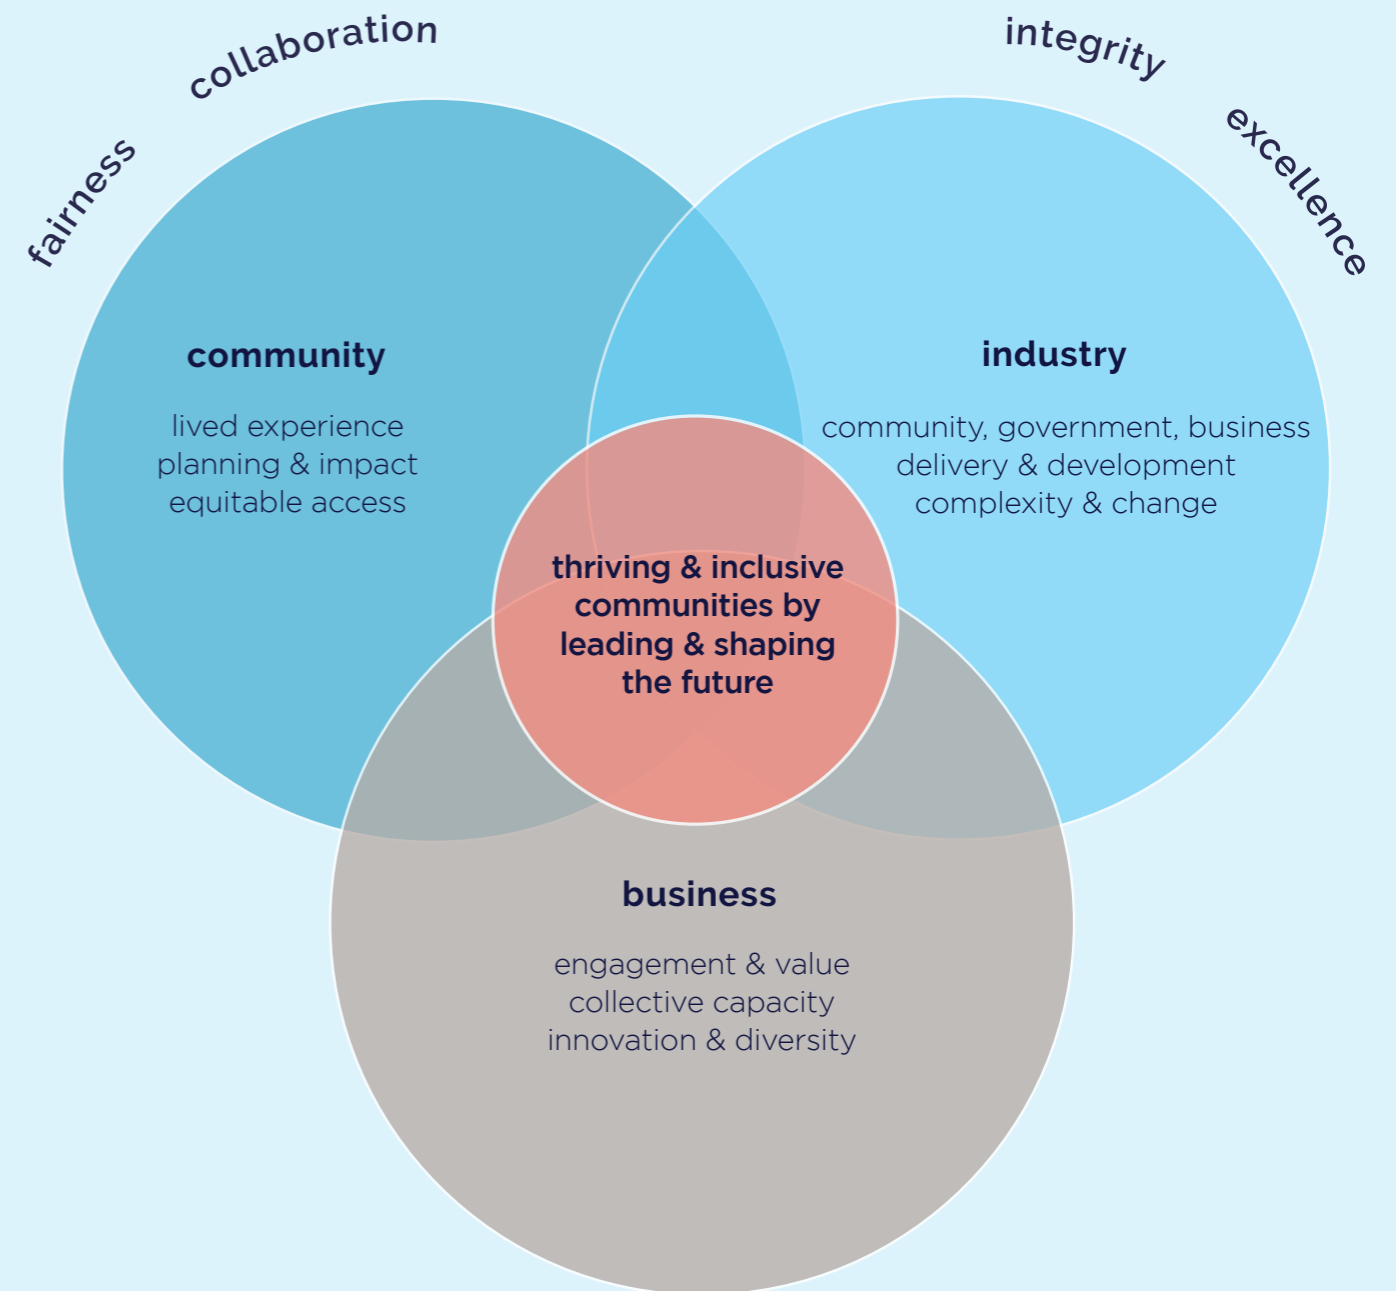

Collaboration

A collaborative approach with community, business & government working together so we can achieve better results for our community.

Integrity

Acting consistently with fairness & integrity & being transparent & responsible in all our actions.

Excellence

Striving to deliver the highest quality service & constantly innovating to achieve greater impact.

STRATEGIC OUTCOMES FOR 2018 - 2021

A voice for the COMMUNITIES of Western Sydney

- › Generate important conversations about the lived experience of people
- › Drive policy, planning and decisions that impact on communities
- › Advocate for equitable access to services in a growing and changing landscape

A community services INDUSTRY that is flexible, innovative & secure

- › Facilitate collaboration between community, government and business across common goals
- › Provide subsidised services that support service delivery and industry development
- › Lead and represent community services through complexity and change

A resilient and sustainable organisation that practices BUSINESS EXCELLENCE

- › Actively engage with and deliver relevant, valuable services to our members
- › Collaborate with partners to benefit from collective capacity
- › Diversify income streams through innovation in service and strength in operations

Blacktown • Blue Mountains • Camden
Campbelltown • Canterbury Bankstown • Cumberland • Fairfield
Hawkesbury • Liverpool • Parramatta • Penrith
The Hills • Wollondilly